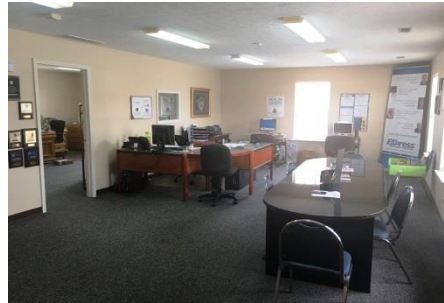

# LOCATION INFORMATION SHEET

Owner Name: Pam Rice  
Office Number: #1102  
Location: Richmond KY  
Listing Price:\$176,000  
Date Opened:  
September 1988  
Employees on Staff: 2  
Gross Revenue for last 12 months:\$1,946,536  
Gross Margin for last 12 months: \$ 261,119